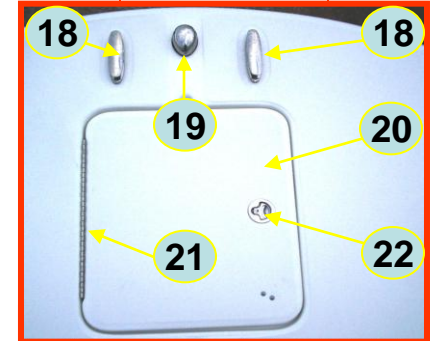

210cc

Everglades

by Dougherty

210CC Bow Interior

Fwd Livewell

Anchor Locker

1. TH:DRS-1 – 13" Door Restraint
2. TH:ODT-2T – Threaded Overflow Drain Tube W / 1 1/2" Threaded Thru Hull
3. Attwood:4125-1 – Aerator Head
4. Marine East:8751 – 1/2" FPT x 3/4" Hose Barb
5. SeaTech:2401-1008 – Male Thread Connector
6. Spartech:000803 – Stbd Jump Seat Lid
7. Orcas:9121573 – Sliding Door latch
8. Spartech:242603 – Livewell Lid
9. GEM:130200 – Round Stainless Hinge
10. Orcas:9121453 – Bridge Pull Latch Non Locking
11. Spartech:000800 – Port Jump Seat Lid
12. Marine East:4635 – 2" Trim Ring
13. Marine Audio:CMCX7-1 – Marine Coaxial Speaker (Opt.)
14. TH:APD-2 – 3/4" Thru Hull Fitting
15. Barbour:01014RD9503-12 – Vinyl Trim White
16. BCH:14-2000 – 230cc Capacity Plate

17. TH:TH-1592T – 1 1/2" x 90 Degree Thru Hull
18. GEM:68001 – 6" Pull Up Cleat
19. Innovative Light:550-1200-1 – Bow Light Stainless
20. New Boston:DSL-24-5 – Deck Storage Lid
21. Jefco:12265 – 15 1/2" Off Set Hinge
22. Orcas:9021404 – Latch D-Handle
23. Ameritool:625-SSID-8-30 – 30lb. Gas Spring
24. RJD:LATCHBOCK – Anchor Locker Latch Block
25. SPD:BRX-1096-SS – Stainless Bracket
26. Emerald Coast:6007109 – Console Backrest
27. Taco:V15-9779WHC50 – Console Track White
28. Innovative Product:MISC1618RS – 16" x 18" Right Swing Door
29. Emerald Coast:6007111 – 94qt. Cooler and Cushion
30. Innovative Product:MISC1618LS – 16" x 18" Left Swing Door
31. TH:CMK1 – Cooler Tie Down