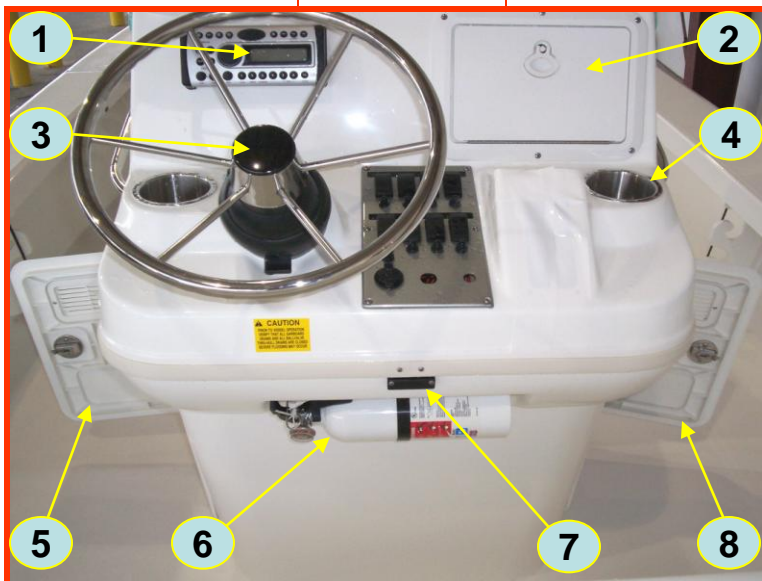

Aft Console