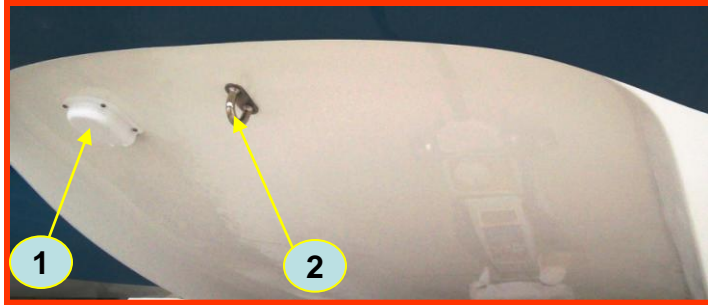

210CC Hull Exterior

Bow