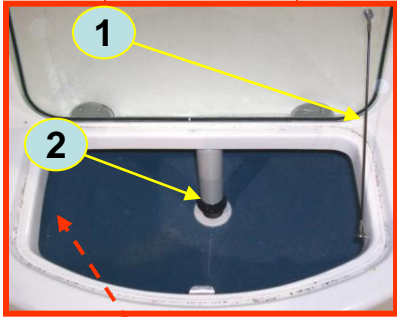

210cc

Everglades

by Dougherty

210CC Bow Interior

Fwd Livewell

Anchor Locker

1. TH:DRS-1 – 13" Door Restraint
2. TH:ODT-2T – Threaded Overflow Drain Tube W / 1 1/2" Threaded Thru Hull
3. Attwood:4125-1 – Aerator Head
4. Marine East:8751 – 1/2" FPT x 3/4" Hose Barb
5. SeaTech:2401-1008 – Male Thread Connector
6. Spartech:000803 – Stbd Jump Seat Lid
7. Orcas:9121573 – Sliding Door latch
8. Spartech:242603 – Livewell Lid
9. GEM:130200 – Round Stainless Hinge
10. Orcas:9121453 – Bridge Pull Latch Non Locking
11. Spartech:000800 – Port Jump Seat Lid
12. Marine East:4635 – 2" Trim Ring
13. Marine Audio:CMCX7-1 – Marine Coaxial Speaker (Opt.)
14. TH:APD-2 – 3/4" Thru Hull Fitting
15. Barbour:01014RD9503-12 – Vinyl Trim White
16. BCH:14-2000 – 230cc Capacity Plate

17. TH:TH-1592T – 1 1/2" x 90 Degree Thru Hull
18. GEM:68001 – 6" Pull Up Cleat
19. Innovative Light:550-1200-1 – Bow Light Stainless
20. New Boston:DSL-24-5 – Deck Storage Lid
21. Jefco:12265 – 15 1/2" Off Set Hinge
22. Orcas:9021404 – Latch D-Handle
23. Ameritool:625-SSID-8-30 – 30lb. Gas Spring
24. RJD:LATCHBOCK – Anchor Locker Latch Block
25. SPD:BRX-1096-SS – Stainless Bracket
26. Emerald Coast:6007109 – Console Backrest
27. Taco:V15-9779WHC50 – Console Track White
28. Innovative Product:MISC1618RS – 16" x 18" Right Swing Door
29. Emerald Coast:6007111 – 94qt. Cooler and Cushion
30. Innovative Product:MISC1618LS – 16" x 18" Left Swing Door
31. TH:CMK1 – Cooler Tie Down