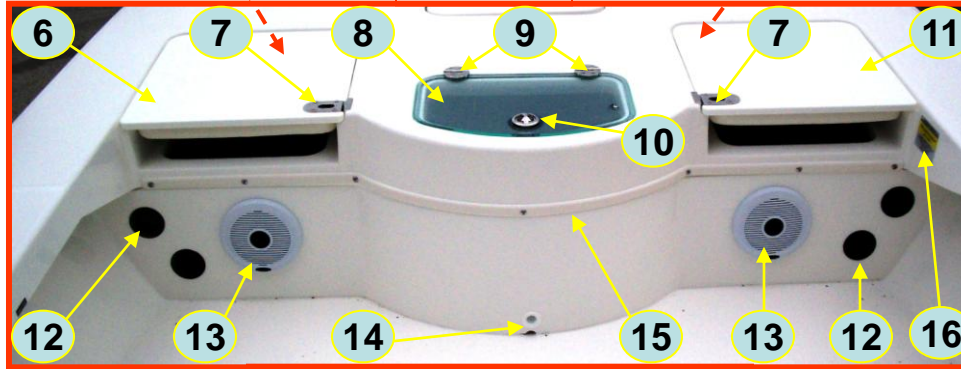

210cc

Everglades

by Dougherty

210CC Bow Interior

Fwd Livewell

Anchor Locker

1. TH:DRS-1 – 13" Door Restraint
2. TH:ODT-2T – Threaded Overflow Drain Tube W / 1 1/2" Threaded Thru Hull
3. Attwood:4125-1 – Aerator Head
4. Marine East:8751 – 1/2" FPT x 3/4" Hose Barb
5. SeaTech:2401-1008 – Male Thread Connector
6. Spartech:000803 – Stbd Jump Seat Lid
7. Orcas:9121573 – Sliding Door latch
8. Spartech:242603 – Livewell Lid
9. GEM:130200 – Round Stainless Hinge
10. Orcas:9121453 – Bridge Pull Latch Non Locking
11. Spartech:000800 – Port Jump Seat Lid
12. Marine East:4635 – 2" Trim Ring
13. Marine Audio:CMCX7-1 – Marine Coaxial Speaker (Opt.)
14. TH:APD-2 – 3/4" Thru Hull Fitting
15. Barbour:01014RD9503-12 – Vinyl Trim White
16. BCH:14-2000 – 230cc Capacity Plate

17. TH:TH-1592T – 1 1/2" x 90 Degree Thru Hull
18. GEM:68001 – 6" Pull Up Cleat
19. Innovative Light:550-1200-1 – Bow Light Stainless
20. New Boston:DSL-24-5 – Deck Storage Lid
21. Jefco:12265 – 15 1/2" Off Set Hinge
22. Orcas:9021404 – Latch D-Handle
23. Ameritool:625-SSID-8-30 – 30lb. Gas Spring
24. RJD:LATCHBOCK – Anchor Locker Latch Block
25. SPD:BRX-1096-SS – Stainless Bracket
26. Emerald Coast:6007109 – Console Backrest
27. Taco:V15-9779WHC50 – Console Track White
28. Innovative Product:MISC1618RS – 16" x 18" Right Swing Door
29. Emerald Coast:6007111 – 94qt. Cooler and Cushion
30. Innovative Product:MISC1618LS – 16" x 18" Left Swing Door
31. TH:CMK1 – Cooler Tie Down