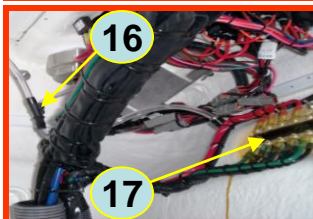

210CC Console