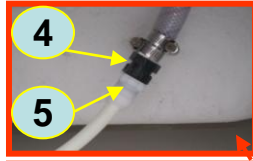

210cc

Everglades

by Dougherty

210CC Bow Interior

Fwd Livewell

Anchor Locker

1. TH:DRS-1 – 13" Door Restraint
2. TH:ODT-2T – Threaded Overflow Drain Tube W / 1 1/2" Threaded Thru Hull
3. Attwood:4125-1 – Aerator Head
4. Marine East:8751 – 1/2" FPT x 3/4" Hose Barb
5. SeaTech:2401-1008 – Male Thread Connector
6. Spartech:000803 – Stbd Jump Seat Lid
7. Orcas:9121573 – Sliding Door latch
8. Spartech:242603 – Livewell Lid
9. GEM:130200 – Round Stainless Hinge
10. Orcas:9121453 – Bridge Pull Latch Non Locking
11. Spartech:000800 – Port Jump Seat Lid
12. Marine East:4635 – 2" Trim Ring
13. Marine Audio:CMCX7-1 – Marine Coaxial Speaker (Opt.)
14. TH:APD-2 – 3/4" Thru Hull Fitting
15. Barbour:01014RD9503-12 – Vinyl Trim White
16. BCH:14-2000 – 230cc Capacity Plate