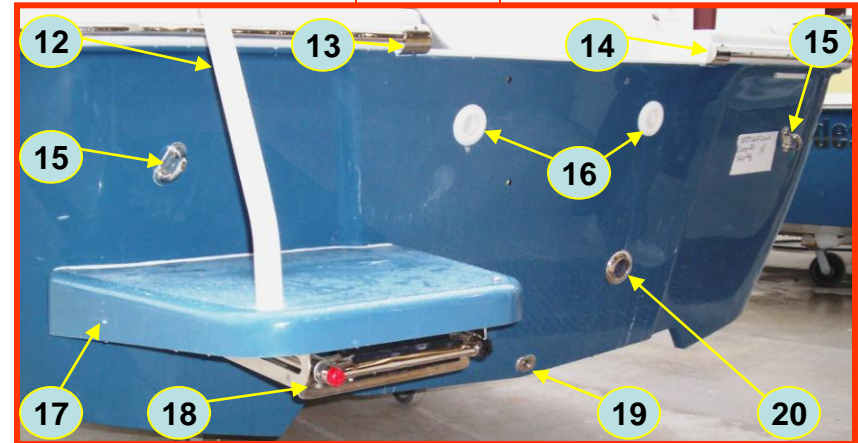

13. Barbour:01014RD9503-12 – Vinyl Trim White
14. Beckson:DP62-WP – 6” Twist Out Deck Plate
15. Orcas:9024275 – 8 5/8” x 7/8” Grab Rail
16. Marine East:4635 – 2” Trim Ring
17. Orcas:9004301 – Wash Down Faucet
18. BCH:RAW – Raw Water Label
19. TH:ODT-2 – Drain Tube W/ Screen
20. TH:DRS-1 – 13” Door Restraint
21. Innovative Light:012-5500-1 – Livewell Light
22. Attwood:4125-1 – Aerator Head

210CC Hull Exterior

Bow

Mid Ship

Port Aft

Stbd Aft

Under Water Gear

Transom

1. SSI:28104000 – Clam Shell
2. Orcas:9026290 – Stern Eye 1/2" x 2 1/2"
3. Taco:S11-4511P20B – 3/4" Stainless Insert
4. Taco:V21-9613WHC30D – White Ridge Rubrail
5. BCH:210CC-CL – 210cc Chrome Logo
6. BCH:EVERGLADES CHROME – Everglades Chrome Logo
7. Orcas:9005251 – 1 1/2" Thru Hull Deck Drain
Orcas:9005602 – Stainless Face Nut
8. BCH:DS3 – Ram Cap Label
9. GEM:954 – 90 Degree Fuel Vent
10. Orcas:9005257 – 1 1/8" x 90 Degree Thru Hull