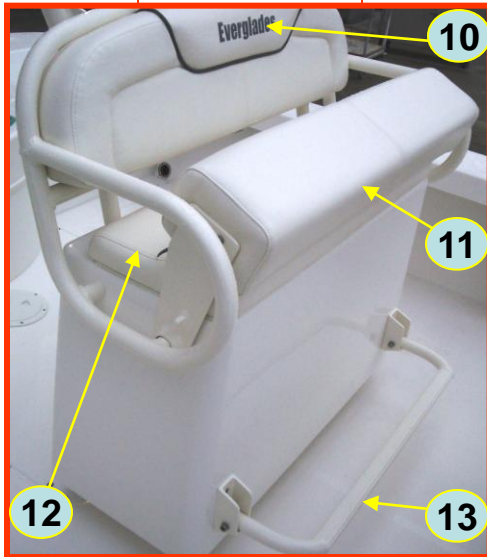

Fwd Console

210CC Port / Stbd Outboard / Helm Seat

Stbd Outboard

Port Outboard

Fwd Helm Seat

Aft Helm Seat

1. GEM:68001 – 6" Pull Up Cleat
2. BCH:13-1850 – 210cc Capacity Plate
3. Spartech:242614 – Under Gunnel Rod Rack
4. GEM:105532 – 30 Degree Rod Holder
5. Orcas:9024275 – 8 5/8" x 7/8" Grab Rail
6. Marine East:4635 – 2" Trim Ring
7. Orcas:9004301 – Wash Down Faucet
8. BCH:RAW – Raw Water Label
9. BCH:STERN – Stern Light Label
10. Emerald Coast:60271102 – Backrest Cushion
11. Emerald Coast:6007103 – Bolster Cushion
12. Emerald Coast:6007102 – Seat Bottom Cushion
13. RJAF:FOOTREST – Helm Seat Footrest
14. Innovative Product:MISC-1618RS – 16" x 18" Right Swing Door
15. RJAF:BACKREST2123 – 210 / 230 Helm Seat Backrest.

210CC Aft Cockpit Interior

1. Emerald Coast:6007104 – Seat Backrest Cushion
2. Spartech:000801 – Seat Block
3. Emerald Coast:6007105 – Seat Bottom Cushion
4. Spartech:00803 – Stbd Seat Lid
5. GEM:99601 – 1 ½” Gas Deck Plate
6. Orcas:9121573 – Flush Sliding Door Latch
7. Spartech:000800 – Port Seat Lid
8. RDI:1006RDI – Single Stainless Cup Holder
9. GEM:130200 – Round Hinge Two Hole
10. Spartech:242603 – Livewell Lid
11. Orcas:9121453 – Slam Latch Non Locking
12. BEP:RJD-CC-1W – Battery Switch White Panel