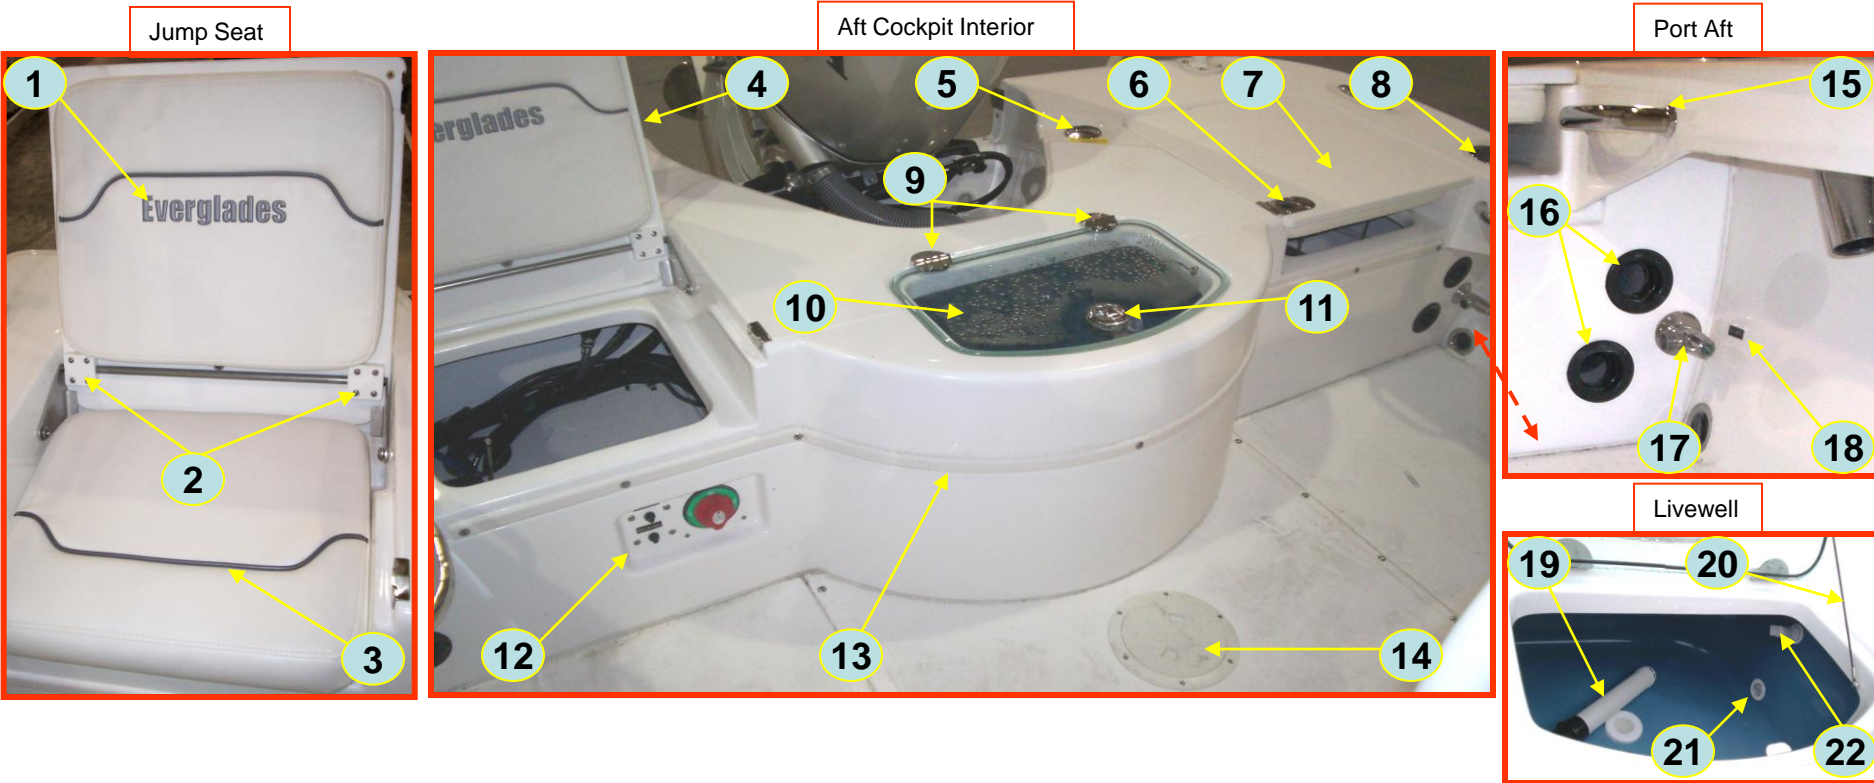

Fwd Console

210CC Port / Stbd Outboard / Helm Seat

Stbd Outboard

Port Outboard

Fwd Helm Seat

Aft Helm Seat

1. GEM:68001 – 6" Pull Up Cleat
2. BCH:13-1850 – 210cc Capacity Plate
3. Spartech:242614 – Under Gunnel Rod Rack
4. GEM:105532 – 30 Degree Rod Holder
5. Orcas:9024275 – 8 5/8" x 7/8" Grab Rail
6. Marine East:4635 – 2" Trim Ring
7. Orcas:9004301 – Wash Down Faucet
8. BCH:RAW – Raw Water Label
9. BCH:STERN – Stern Light Label
10. Emerald Coast:60271102 – Backrest Cushion
11. Emerald Coast:6007103 – Bolster Cushion
12. Emerald Coast:6007102 – Seat Bottom Cushion
13. RJAF:FOOTREST – Helm Seat Footrest
14. Innovative Product:MISC-1618RS – 16" x 18" Right Swing Door
15. RJAF:BACKREST2123 – 210 / 230 Helm Seat Backrest.

210CC Aft Cockpit Interior

1. Emerald Coast:6007104 – Seat Backrest Cushion
2. Spartech:000801 – Seat Block
3. Emerald Coast:6007105 – Seat Bottom Cushion
4. Spartech:00803 – Stbd Seat Lid
5. GEM:99601 – 1 ½” Gas Deck Plate
6. Orcas:9121573 – Flush Sliding Door Latch
7. Spartech:000800 – Port Seat Lid
8. RDI:1006RDI – Single Stainless Cup Holder
9. GEM:130200 – Round Hinge Two Hole
10. Spartech:242603 – Livewell Lid
11. Orcas:9121453 – Slam Latch Non Locking
12. BEP:RJD-CC-1W – Battery Switch White Panel

13. Barbour:01014RD9503-12 – Vinyl Trim White
14. Beckson:DP62-WP – 6” Twist Out Deck Plate
15. Orcas:9024275 – 8 5/8” x 7/8” Grab Rail
16. Marine East:4635 – 2” Trim Ring
17. Orcas:9004301 – Wash Down Faucet
18. BCH:RAW – Raw Water Label
19. TH:ODT-2 – Drain Tube W/ Screen
20. TH:DRS-1 – 13” Door Restraint
21. Innovative Light:012-5500-1 – Livewell Light
22. Attwood:4125-1 – Aerator Head