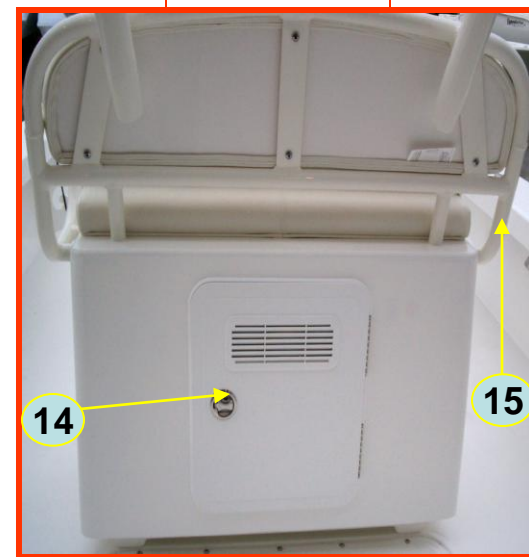

Fwd Console

210CC Port / Stbd Outboard / Helm Seat

Stbd Outboard

Port Outboard

Fwd Helm Seat

Aft Helm Seat

1. GEM:68001 – 6" Pull Up Cleat
2. BCH:13-1850 – 210cc Capacity Plate
3. Spartech:242614 – Under Gunnel Rod Rack
4. GEM:105532 – 30 Degree Rod Holder
5. Orcas:9024275 – 8 5/8" x 7/8" Grab Rail
6. Marine East:4635 – 2" Trim Ring
7. Orcas:9004301 – Wash Down Faucet
8. BCH:RAW – Raw Water Label
9. BCH:STERN – Stern Light Label
10. Emerald Coast:60271102 – Backrest Cushion
11. Emerald Coast:6007103 – Bolster Cushion
12. Emerald Coast:6007102 – Seat Bottom Cushion
13. RJAF:FOOTREST – Helm Seat Footrest
14. Innovative Product:MISC-1618RS – 16" x 18" Right Swing Door
15. RJAF:BACKREST2123 – 210 / 230 Helm Seat Backrest.