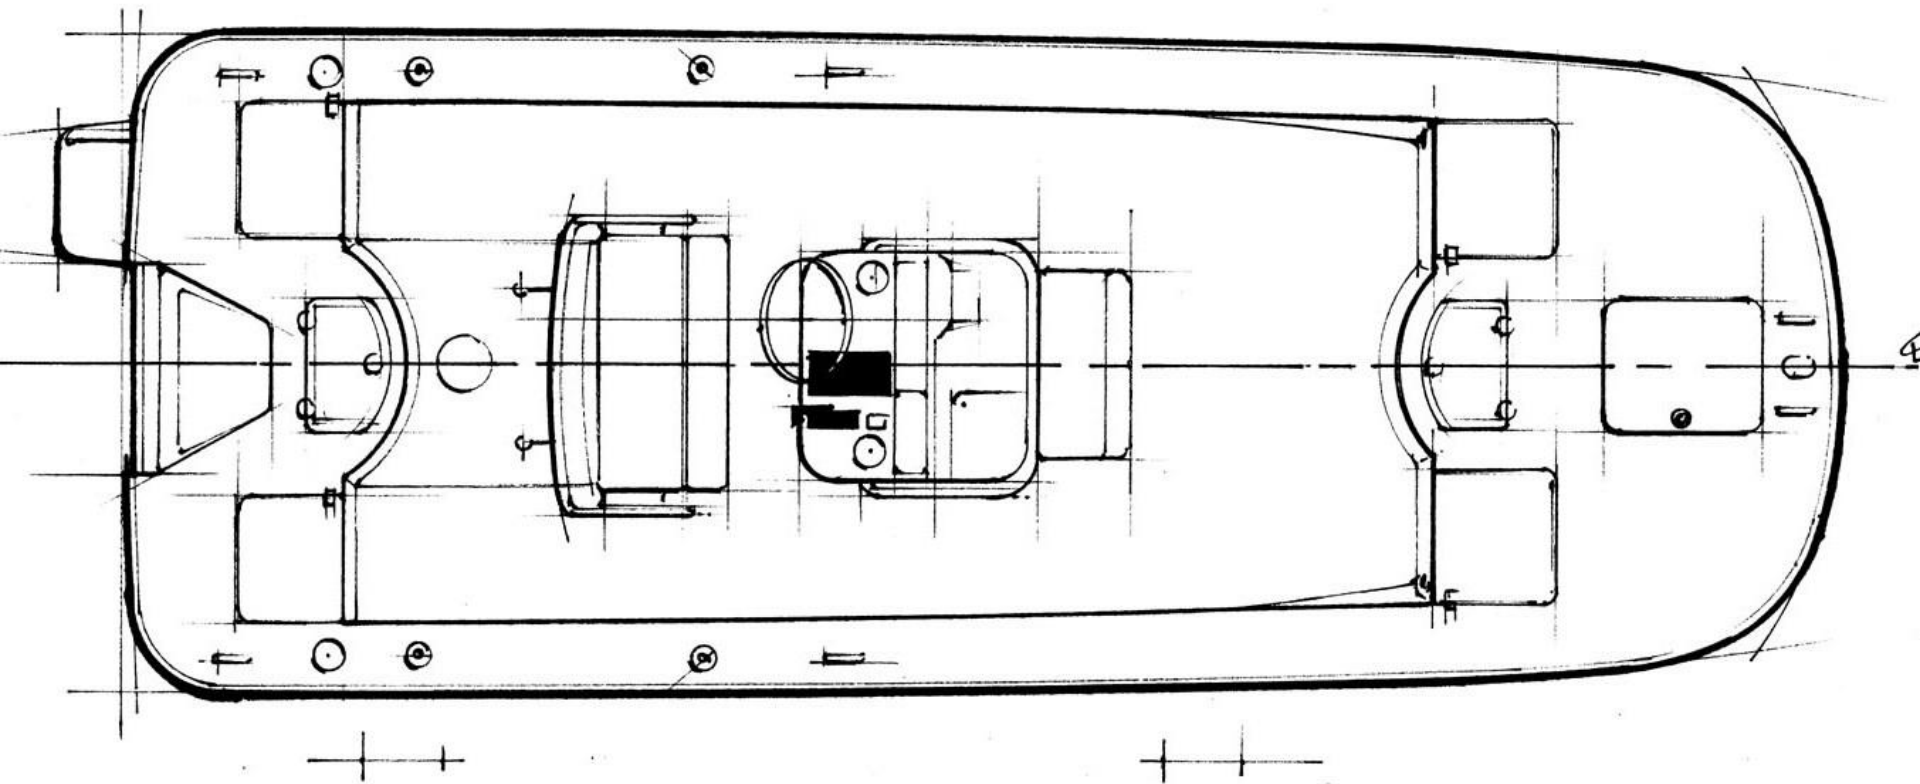

210cc

Everglades

by Dougherty

210CC Bow Interior

Fwd Livewell

Anchor Locker

1. TH:DRS-1 – 13" Door Restraint
2. TH:ODT-2T – Threaded Overflow Drain Tube W / 1 1/2" Threaded Thru Hull
3. Attwood:4125-1 – Aerator Head
4. Marine East:8751 – 1/2" FPT x 3/4" Hose Barb
5. SeaTech:2401-1008 – Male Thread Connector
6. Spartech:000803 – Stbd Jump Seat Lid
7. Orcas:9121573 – Sliding Door latch
8. Spartech:242603 – Livewell Lid
9. GEM:130200 – Round Stainless Hinge
10. Orcas:9121453 – Bridge Pull Latch Non Locking
11. Spartech:000800 – Port Jump Seat Lid
12. Marine East:4635 – 2" Trim Ring
13. Marine Audio:CMCX7-1 – Marine Coaxial Speaker (Opt.)
14. TH:APD-2 – 3/4" Thru Hull Fitting
15. Barbour:01014RD9503-12 – Vinyl Trim White
16. BCH:14-2000 – 230cc Capacity Plate

17. TH:TH-1592T – 1 1/2" x 90 Degree Thru Hull
18. GEM:68001 – 6" Pull Up Cleat
19. Innovative Light:550-1200-1 – Bow Light Stainless
20. New Boston:DSL-24-5 – Deck Storage Lid
21. Jefco:12265 – 15 1/2" Off Set Hinge
22. Orcas:9021404 – Latch D-Handle
23. Ameritool:625-SSID-8-30 – 30lb. Gas Spring
24. RJD:LATCHBOCK – Anchor Locker Latch Block
25. SPD:BRX-1096-SS – Stainless Bracket
26. Emerald Coast:6007109 – Console Backrest
27. Taco:V15-9779WHC50 – Console Track White
28. Innovative Product:MISC1618RS – 16" x 18" Right Swing Door
29. Emerald Coast:6007111 – 94qt. Cooler and Cushion
30. Innovative Product:MISC1618LS – 16" x 18" Left Swing Door
31. TH:CMK1 – Cooler Tie Down