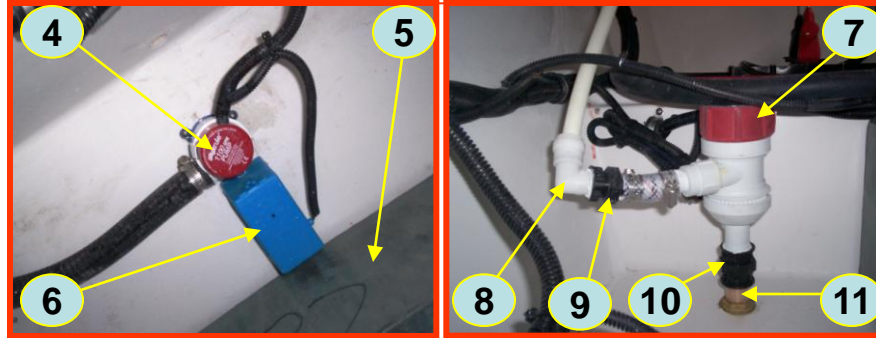

Aft Mid Ship Bilge