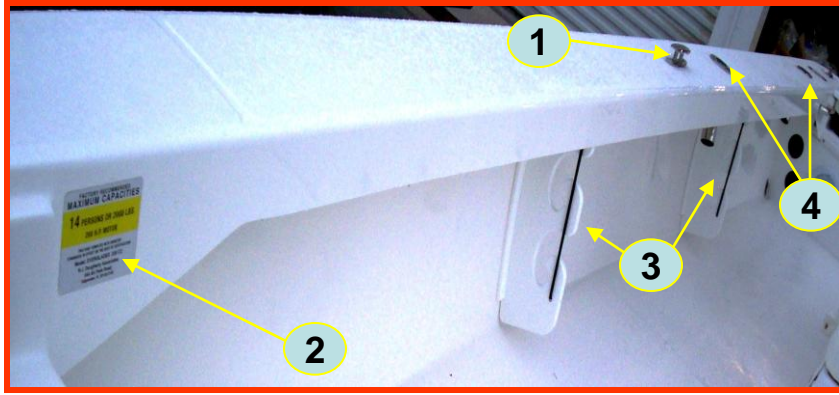

210CC Console

7. Innovative Light:006-5100-1 – LED Step Light Red
8. Innovative Product:MISC-1618RS – 16" x 18" Right Swing Door
9. Suzuki:990C0-86W30 – Tach and Speed Multi Function Gauge Set
Honda:06373-ZY3-800 – Speedometer
Honda:06375-ZY3-800 – Tachometer
10. BH:245-04314P – Switch Panel
11. Suzuki:67000-93J00 – Binnacle
Honda:06240-ZW5-U40 – Binnacle
12. Uflex:UP28T – 1.77 Tilt Helm Hydraulic
13. Orcas:9503701 – 5/8" Impact Drain Stainless
14. Ritchie:F-50W – Flush Mount Compass
15. Uflex:KITF – Remote Fill Kit
16. Eldon:Y0-8BN – 1/2" Y-Fitting
17. Bocatech:BTMH – Buss Bar
18. Marinc0:11187 – Horn Grill
Marinc0:11080 – Drop In Horn
19. Orcas:09024271 – 12" x 1" Grab Rail
20. Taco:V15-9779WH50 – Console Trim
21. Premium Marine:PM02010150 – Windshield
22. Emerald Coast:6007109 – Console Backrest

Fwd Console

210CC Port / Stbd Outboard / Helm Seat

Stbd Outboard

Port Outboard

Fwd Helm Seat

Aft Helm Seat

1. GEM:68001 – 6" Pull Up Cleat
2. BCH:13-1850 – 210cc Capacity Plate
3. Spartech:242614 – Under Gunnel Rod Rack
4. GEM:105532 – 30 Degree Rod Holder
5. Orcas:9024275 – 8 5/8" x 7/8" Grab Rail
6. Marine East:4635 – 2" Trim Ring
7. Orcas:9004301 – Wash Down Faucet
8. BCH:RAW – Raw Water Label
9. BCH:STERN – Stern Light Label
10. Emerald Coast:60271102 – Backrest Cushion
11. Emerald Coast:6007103 – Bolster Cushion
12. Emerald Coast:6007102 – Seat Bottom Cushion
13. RJAF:FOOTREST – Helm Seat Footrest
14. Innovative Product:MISC-1618RS – 16" x 18" Right Swing Door
15. RJAF:BACKREST2123 – 210 / 230 Helm Seat Backrest.