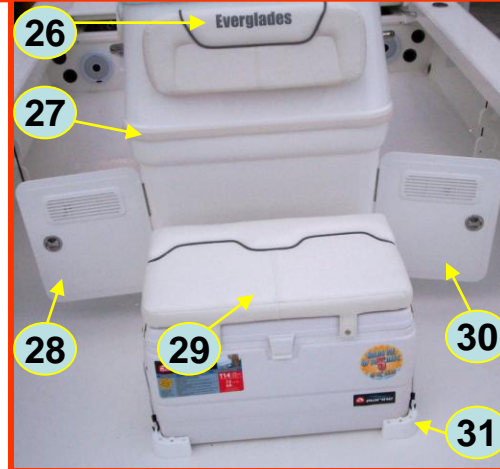

210cc

Everglades

by Dougherty

210CC Bow Interior

Fwd Livewell

Anchor Locker

1. TH:DRS-1 – 13" Door Restraint
2. TH:ODT-2T – Threaded Overflow Drain Tube W / 1 1/2" Threaded Thru Hull
3. Attwood:4125-1 – Aerator Head
4. Marine East:8751 – 1/2" FPT x 3/4" Hose Barb
5. SeaTech:2401-1008 – Male Thread Connector
6. Spartech:000803 – Stbd Jump Seat Lid
7. Orcas:9121573 – Sliding Door latch
8. Spartech:242603 – Livewell Lid
9. GEM:130200 – Round Stainless Hinge
10. Orcas:9121453 – Bridge Pull Latch Non Locking
11. Spartech:000800 – Port Jump Seat Lid
12. Marine East:4635 – 2" Trim Ring
13. Marine Audio:CMCX7-1 – Marine Coaxial Speaker (Opt.)
14. TH:APD-2 – 3/4" Thru Hull Fitting
15. Barbour:01014RD9503-12 – Vinyl Trim White
16. BCH:14-2000 – 230cc Capacity Plate

17. TH:TH-1592T – 1 1/2" x 90 Degree Thru Hull
18. GEM:68001 – 6" Pull Up Cleat
19. Innovative Light:550-1200-1 – Bow Light Stainless
20. New Boston:DSL-24-5 – Deck Storage Lid
21. Jefco:12265 – 15 1/2" Off Set Hinge
22. Orcas:9021404 – Latch D-Handle
23. Ameritool:625-SSID-8-30 – 30lb. Gas Spring
24. RJD:LATCHBOCK – Anchor Locker Latch Block
25. SPD:BRX-1096-SS – Stainless Bracket
26. Emerald Coast:6007109 – Console Backrest
27. Taco:V15-9779WHC50 – Console Track White
28. Innovative Product:MISC1618RS – 16" x 18" Right Swing Door
29. Emerald Coast:6007111 – 94qt. Cooler and Cushion
30. Innovative Product:MISC1618LS – 16" x 18" Left Swing Door
31. TH:CMK1 – Cooler Tie Down