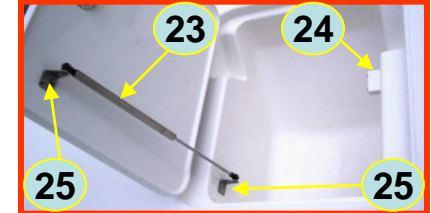

210cc

Everglades

by Dougherty

210CC Bow Interior

Fwd Livewell

Anchor Locker

1. TH:DRS-1 – 13" Door Restraint
2. TH:ODT-2T – Threaded Overflow Drain Tube W / 1 1/2" Threaded Thru Hull
3. Attwood:4125-1 – Aerator Head
4. Marine East:8751 – 1/2" FPT x 3/4" Hose Barb
5. SeaTech:2401-1008 – Male Thread Connector
6. Spartech:000803 – Stbd Jump Seat Lid
7. Orcas:9121573 – Sliding Door latch
8. Spartech:242603 – Livewell Lid
9. GEM:130200 – Round Stainless Hinge
10. Orcas:9121453 – Bridge Pull Latch Non Locking
11. Spartech:000800 – Port Jump Seat Lid
12. Marine East:4635 – 2" Trim Ring
13. Marine Audio:CMCX7-1 – Marine Coaxial Speaker (Opt.)
14. TH:APD-2 – 3/4" Thru Hull Fitting
15. Barbour:01014RD9503-12 – Vinyl Trim White
16. BCH:14-2000 – 230cc Capacity Plate

17. TH:TH-1592T – 1 1/2" x 90 Degree Thru Hull
18. GEM:68001 – 6" Pull Up Cleat
19. Innovative Light:550-1200-1 – Bow Light Stainless
20. New Boston:DSL-24-5 – Deck Storage Lid
21. Jefco:12265 – 15 1/2" Off Set Hinge
22. Orcas:9021404 – Latch D-Handle
23. Ameritool:625-SSID-8-30 – 30lb. Gas Spring
24. RJD:LATCHBOCK – Anchor Locker Latch Block
25. SPD:BRX-1096-SS – Stainless Bracket
26. Emerald Coast:6007109 – Console Backrest
27. Taco:V15-9779WHC50 – Console Track White
28. Innovative Product:MISC1618RS – 16" x 18" Right Swing Door
29. Emerald Coast:6007111 – 94qt. Cooler and Cushion
30. Innovative Product:MISC1618LS – 16" x 18" Left Swing Door
31. TH:CMK1 – Cooler Tie Down