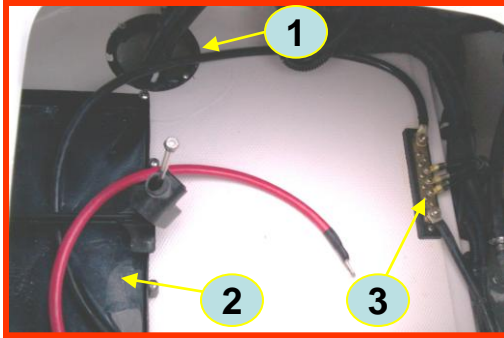

210CC Aft Bilge

Stbd Aft