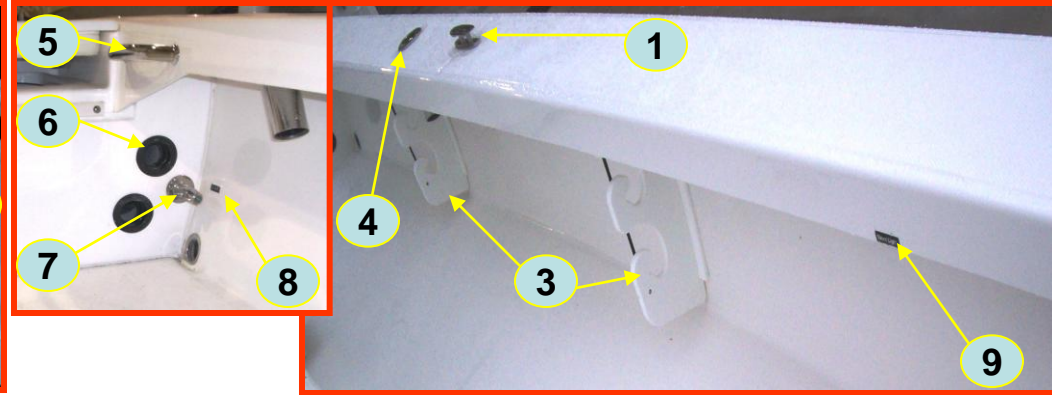

Fwd Console

210CC Port / Stbd Outboard / Helm Seat

Stbd Outboard

Port Outboard

Fwd Helm Seat

Aft Helm Seat

1. GEM:68001 – 6" Pull Up Cleat
2. BCH:13-1850 – 210cc Capacity Plate
3. Spartech:242614 – Under Gunnel Rod Rack
4. GEM:105532 – 30 Degree Rod Holder
5. Orcas:9024275 – 8 5/8" x 7/8" Grab Rail
6. Marine East:4635 – 2" Trim Ring
7. Orcas:9004301 – Wash Down Faucet
8. BCH:RAW – Raw Water Label
9. BCH:STERN – Stern Light Label
10. Emerald Coast:60271102 – Backrest Cushion
11. Emerald Coast:6007103 – Bolster Cushion
12. Emerald Coast:6007102 – Seat Bottom Cushion
13. RJAF:FOOTREST – Helm Seat Footrest
14. Innovative Product:MISC-1618RS – 16" x 18" Right Swing Door
15. RJAF:BACKREST2123 – 210 / 230 Helm Seat Backrest.